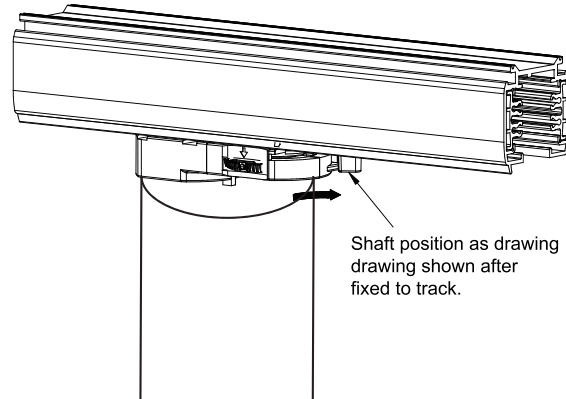

**i** TRACK is sold separately.  
Refs available in [www.faro.es](http://www.faro.es)

②

Adaptor installation diagram.

1.1

1.2

1.3

**TECHNICAL FEATURES**

LED 12W 2700K