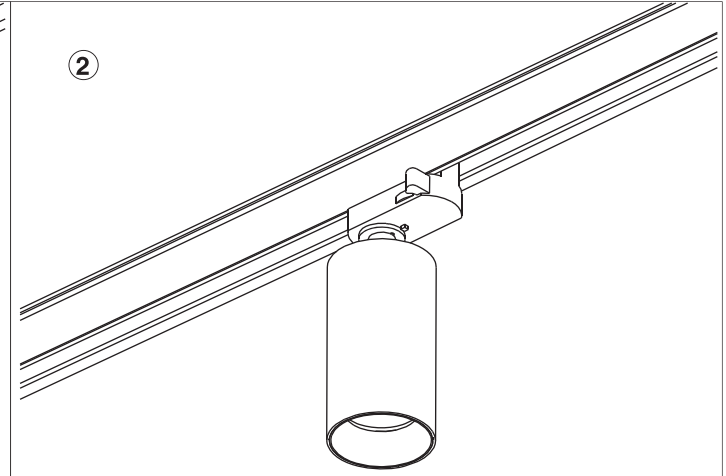

**i** TRACK is sold separately.  
Refs available in [www.faro.es](http://www.faro.es)

②

Adaptor installation diagram.

1.1

1.2

1.3

**TECHNICAL FEATURES**

LED 12W 2700K