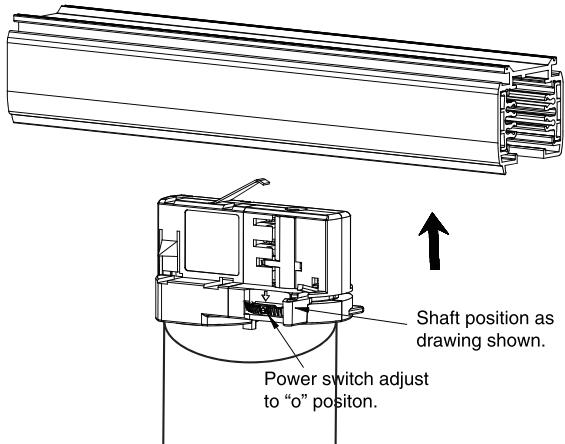

**i** TRACK is sold separately.  
Refs available in [www.faro.es](http://www.faro.es)

②

Adaptor installation diagram.

1.1

1.2

1.3

**TECHNICAL FEATURES**

LED 12W 2700K