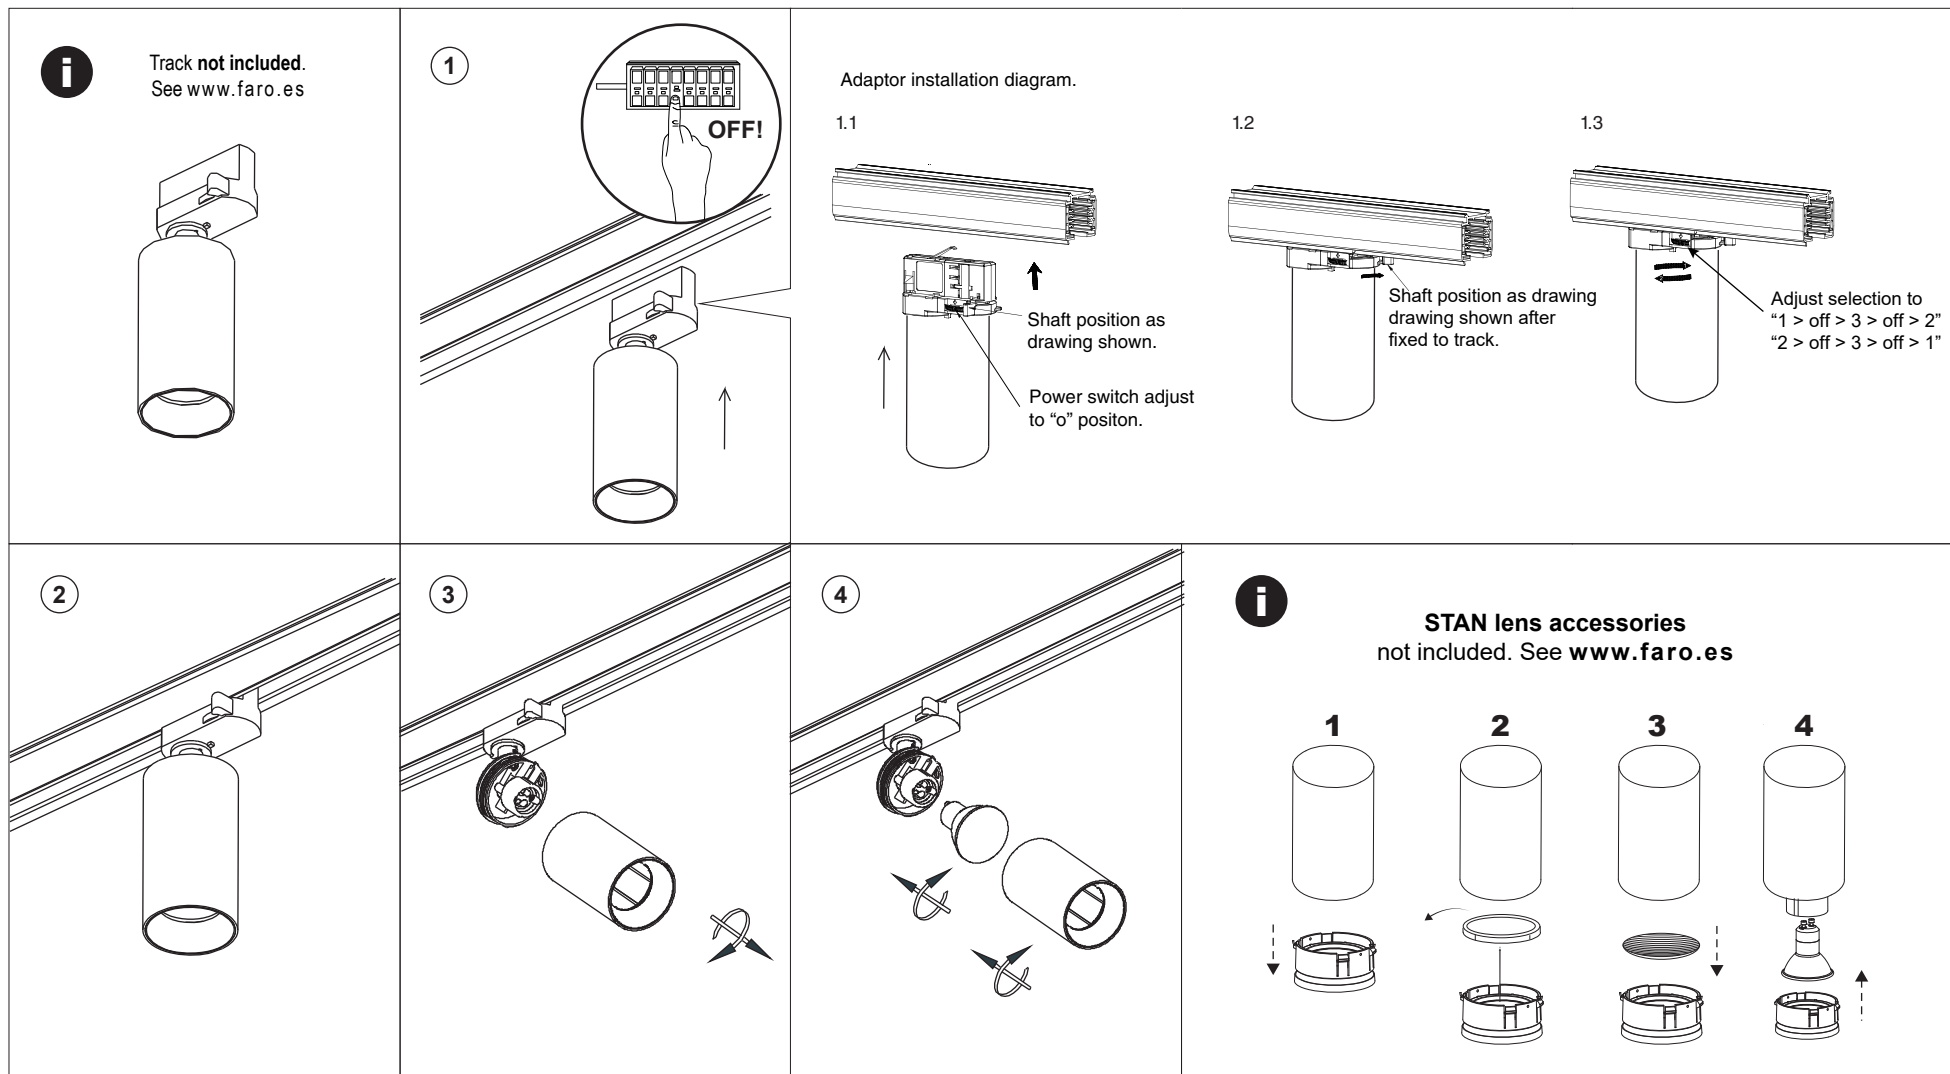

TECHNICAL FEATURES

1 X GU10 MAX 5W LED no incl.