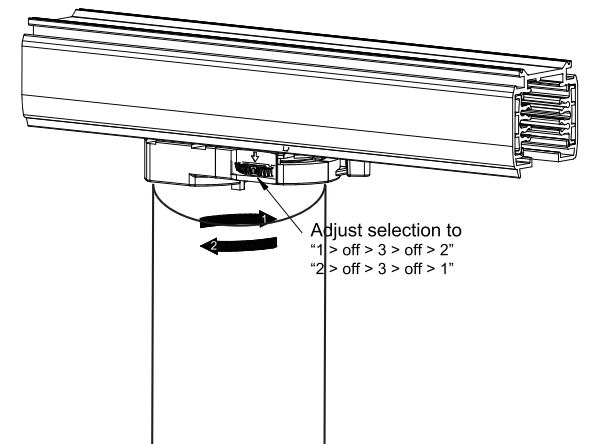

**i** TRACK is sold separately.  
Refs available in [www.faro.es](http://www.faro.es)

②

Adaptor installation diagram.

1.1

1.2

1.3

**TECHNICAL FEATURES**

LED 12W 2700K