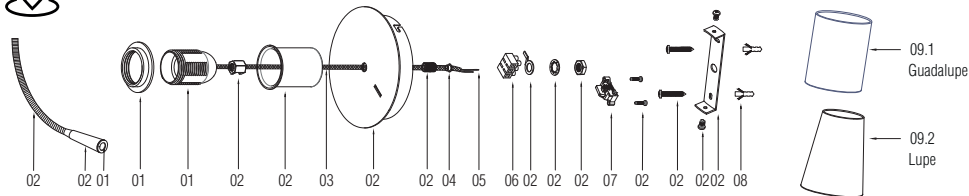

**INF.**  
This product contains a light source of energy efficiency class E

When the luminaire reaches its end of life, take it to the nearest clean point. # Recicle la luminaria en el punto verde cuando ésta llegue al final de su vida útil.

1 x E27 MAX 15W LED no incl

- 01 - ABS
- 02 - Iron
- 03 - Silicone
- 04 - PE
- 05 - PVC + Cooper
- 06 - PA66 + Copper
- 07 - Plastic + Copper
- 08 - PE
- 09.1 - Sshade Steel
- 09.2 - Shade Textile