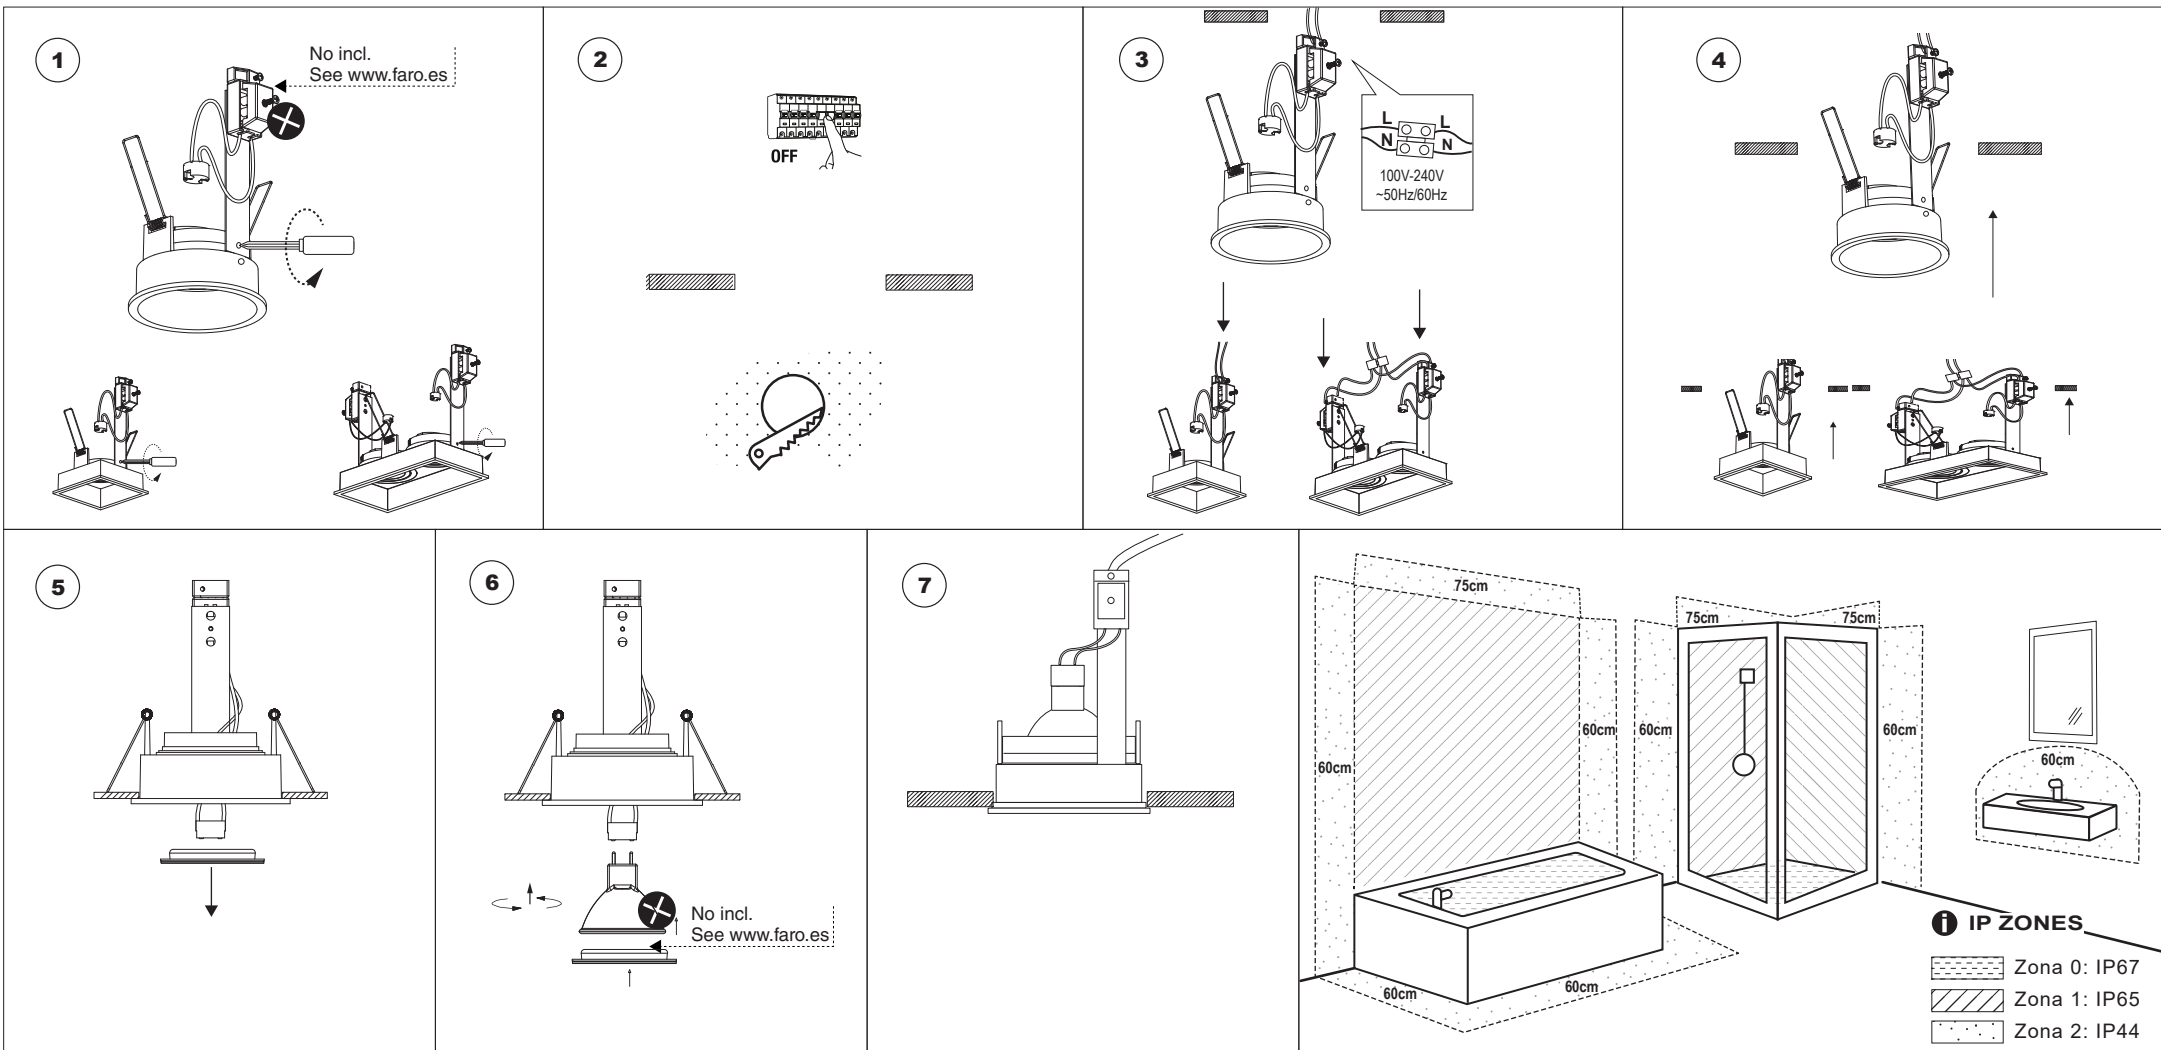

ref. 40114 white
ref. 40115 black

Ø83mm

ref. 40116 white
ref. 40117 black

83x83mm

ref. 40124 white
ref. 40125 black

83x165mm

TECHNICAL FEATURES

GU10 MAX 8W LED no incl.

Cass II socket for GU10 NO INCL			▲ IP20 ▼ IP44	100-240 V~	50/60 Hz		Together we take care of the planet
	CE	EAC					

**Together
we take care
of the planet**

Together we take care of the planet.

This is why we reduce paper consumption. Please refer to the safety, maintenance and warranty instructions at www.faro.es. If you cannot access it, call us at +34 937 723 965 or write to export@faro.es.