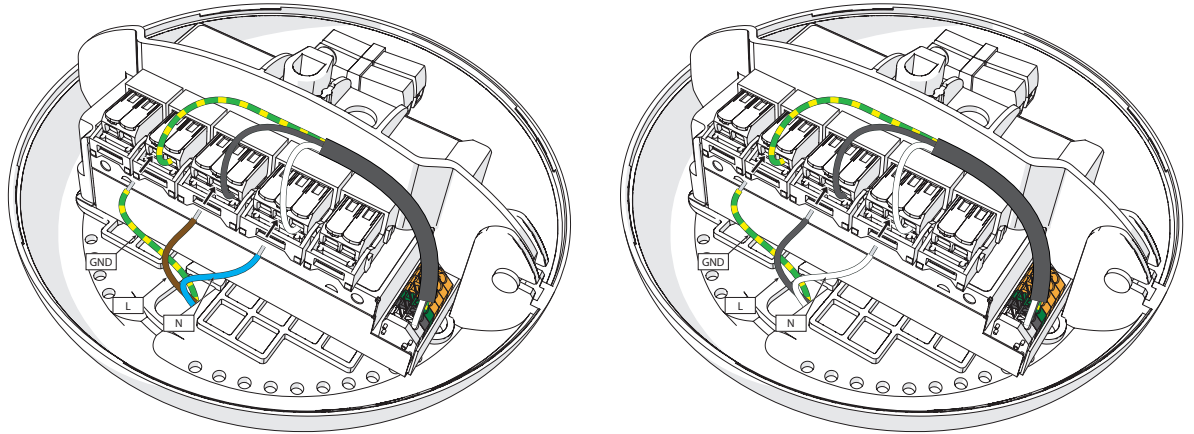

THE INSULATION BETWEEN THE LOW VOLTAGE POWER SUPPLY AND THE CONTROL CONDUCTOR IS BASIC INSULATION.

LV电源与控制导体之间的绝缘类别为基本绝缘。

moooi

FLOCK OF LIGHT 3 I

1

2

3

3

FLOCK OF LIGHT 3 I

7

8

visit www.moooi.com for more information about the collection

moooi

FLOCK OF LIGHT 31

9

DIMENSIONS MENTIONED BELOW ARE APPROXIMATE, BECAUSE EVERY FLOCK OF LIGHT 31 IS A LITTLE DIFFERENT, YOU SHOULD TEST THE DISTANCES REQUIRED FOR YOUR FIXTURE.