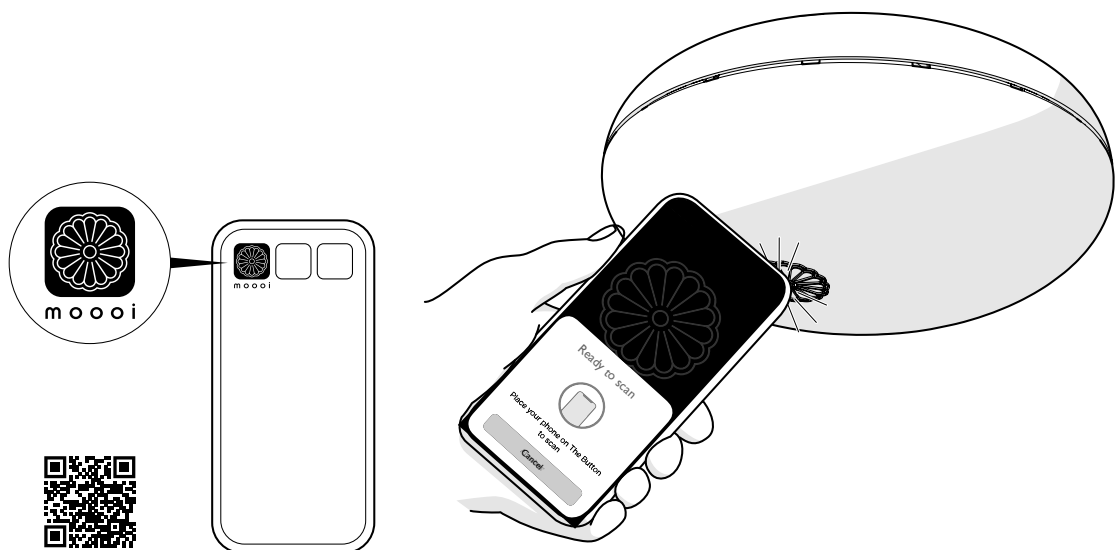

FLOCK OF LIGHT 3 I

7

8

visit www.moooi.com for more information about the collection

moooi

FLOCK OF LIGHT 31

9

DIMENSIONS MENTIONED BELOW ARE APPROXIMATE, BECAUSE EVERY FLOCK OF LIGHT 31 IS A LITTLE DIFFERENT, YOU SHOULD TEST THE DISTANCES REQUIRED FOR YOUR FIXTURE.

下面提到的尺寸是近似的, 因为每个 FLOCK OF LIGHT 31 都有些不同, 您应该测试您的灯具所需的距离。

10

1

2

visit www.moooi.com for more information about the collection

moooi

FLOCK OF LIGHT 3 I

II

12

i

1 WWW.MOOOI.COM/THE-BUTTON

2 SCAN AND REGISTER
扫描并注册

visit www.moooi.com for more information about the collection

moooi

FLOCK OF LIGHT 3 I

i