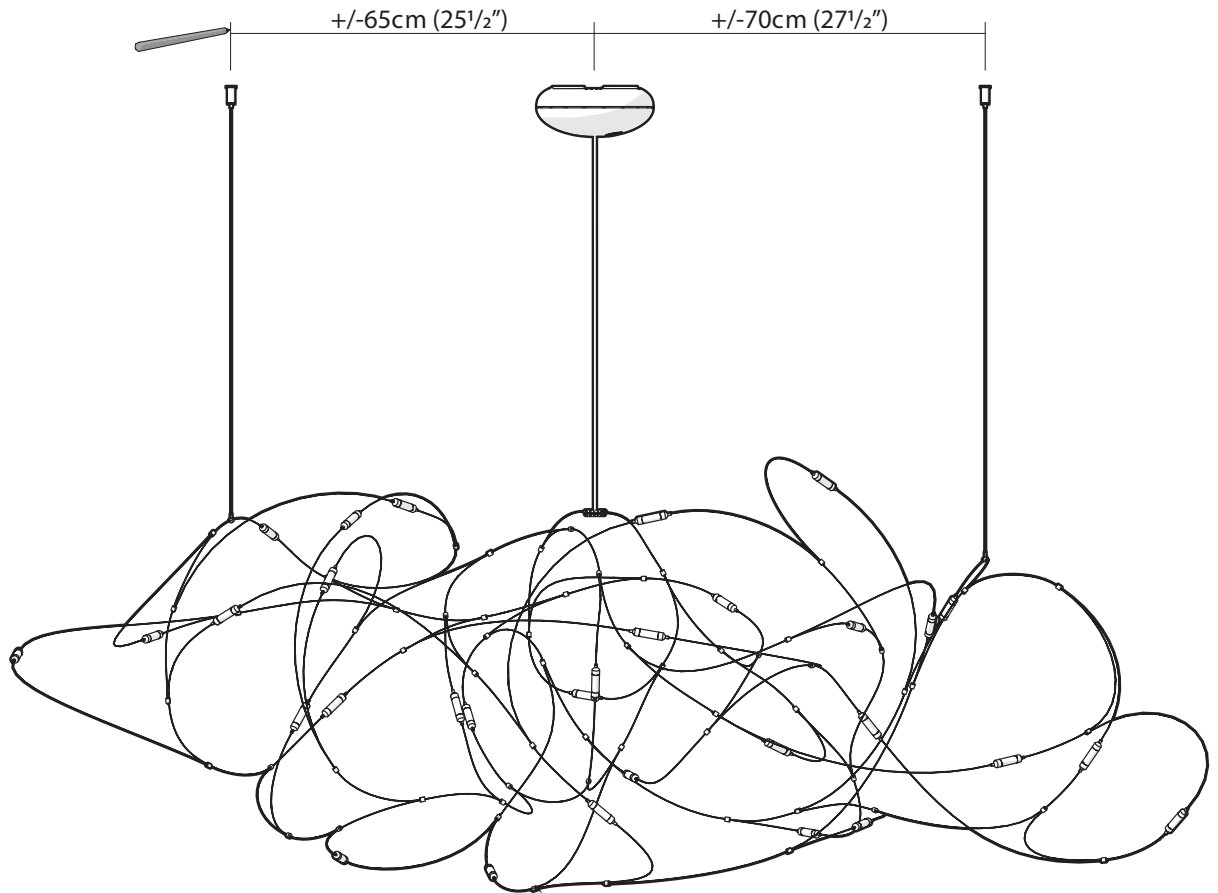

FLOCK OF LIGHT 3 I

7

8

visit www.moooi.com for more information about the collection

moooi

FLOCK OF LIGHT 31

9

DIMENSIONS MENTIONED BELOW ARE APPROXIMATE, BECAUSE EVERY FLOCK OF LIGHT 31 IS A LITTLE DIFFERENT, YOU SHOULD TEST THE DISTANCES REQUIRED FOR YOUR FIXTURE.

下面提到的尺寸是近似的, 因为每个 FLOCK OF LIGHT 31 都有些不同, 您应该测试您的灯具所需的距离。

10

1

2

visit www.moooi.com for more information about the collection

moooi

FLOCK OF LIGHT 3 I

II