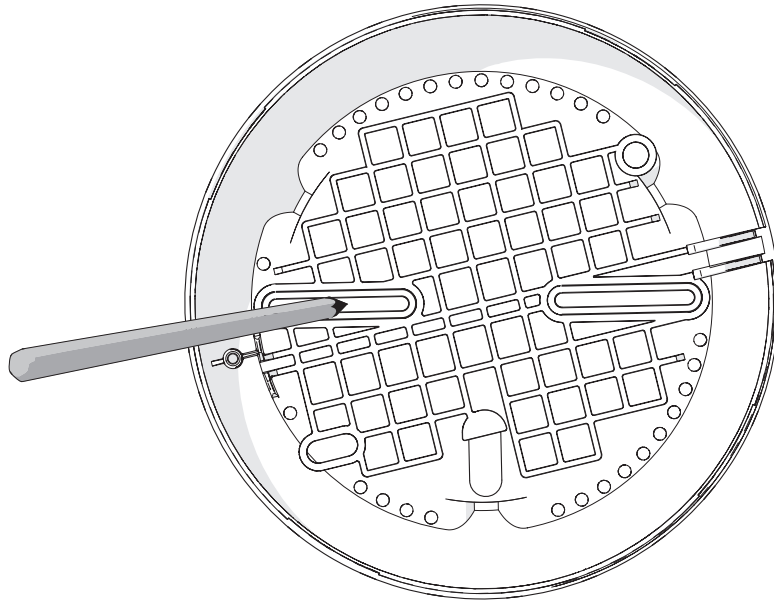

THE INSULATION BETWEEN THE LOW VOLTAGE POWER SUPPLY AND THE CONTROL CONDUCTOR IS BASIC INSULATION.

LV电源与控制导体之间的绝缘类别为基本绝缘。

moooi

FLOCK OF LIGHT 3 I

1

2

3

3

visit www.moooi.com for more information about the collection

moooi

FLOCK OF LIGHT 3 I

4

5

6

visit www.moooi.com for more information about the collection

moooi

FLOCK OF LIGHT 3 I

7

8

visit www.moooi.com for more information about the collection

moooi

FLOCK OF LIGHT 31

9

DIMENSIONS MENTIONED BELOW ARE APPROXIMATE, BECAUSE EVERY FLOCK OF LIGHT 31 IS A LITTLE DIFFERENT, YOU SHOULD TEST THE DISTANCES REQUIRED FOR YOUR FIXTURE.